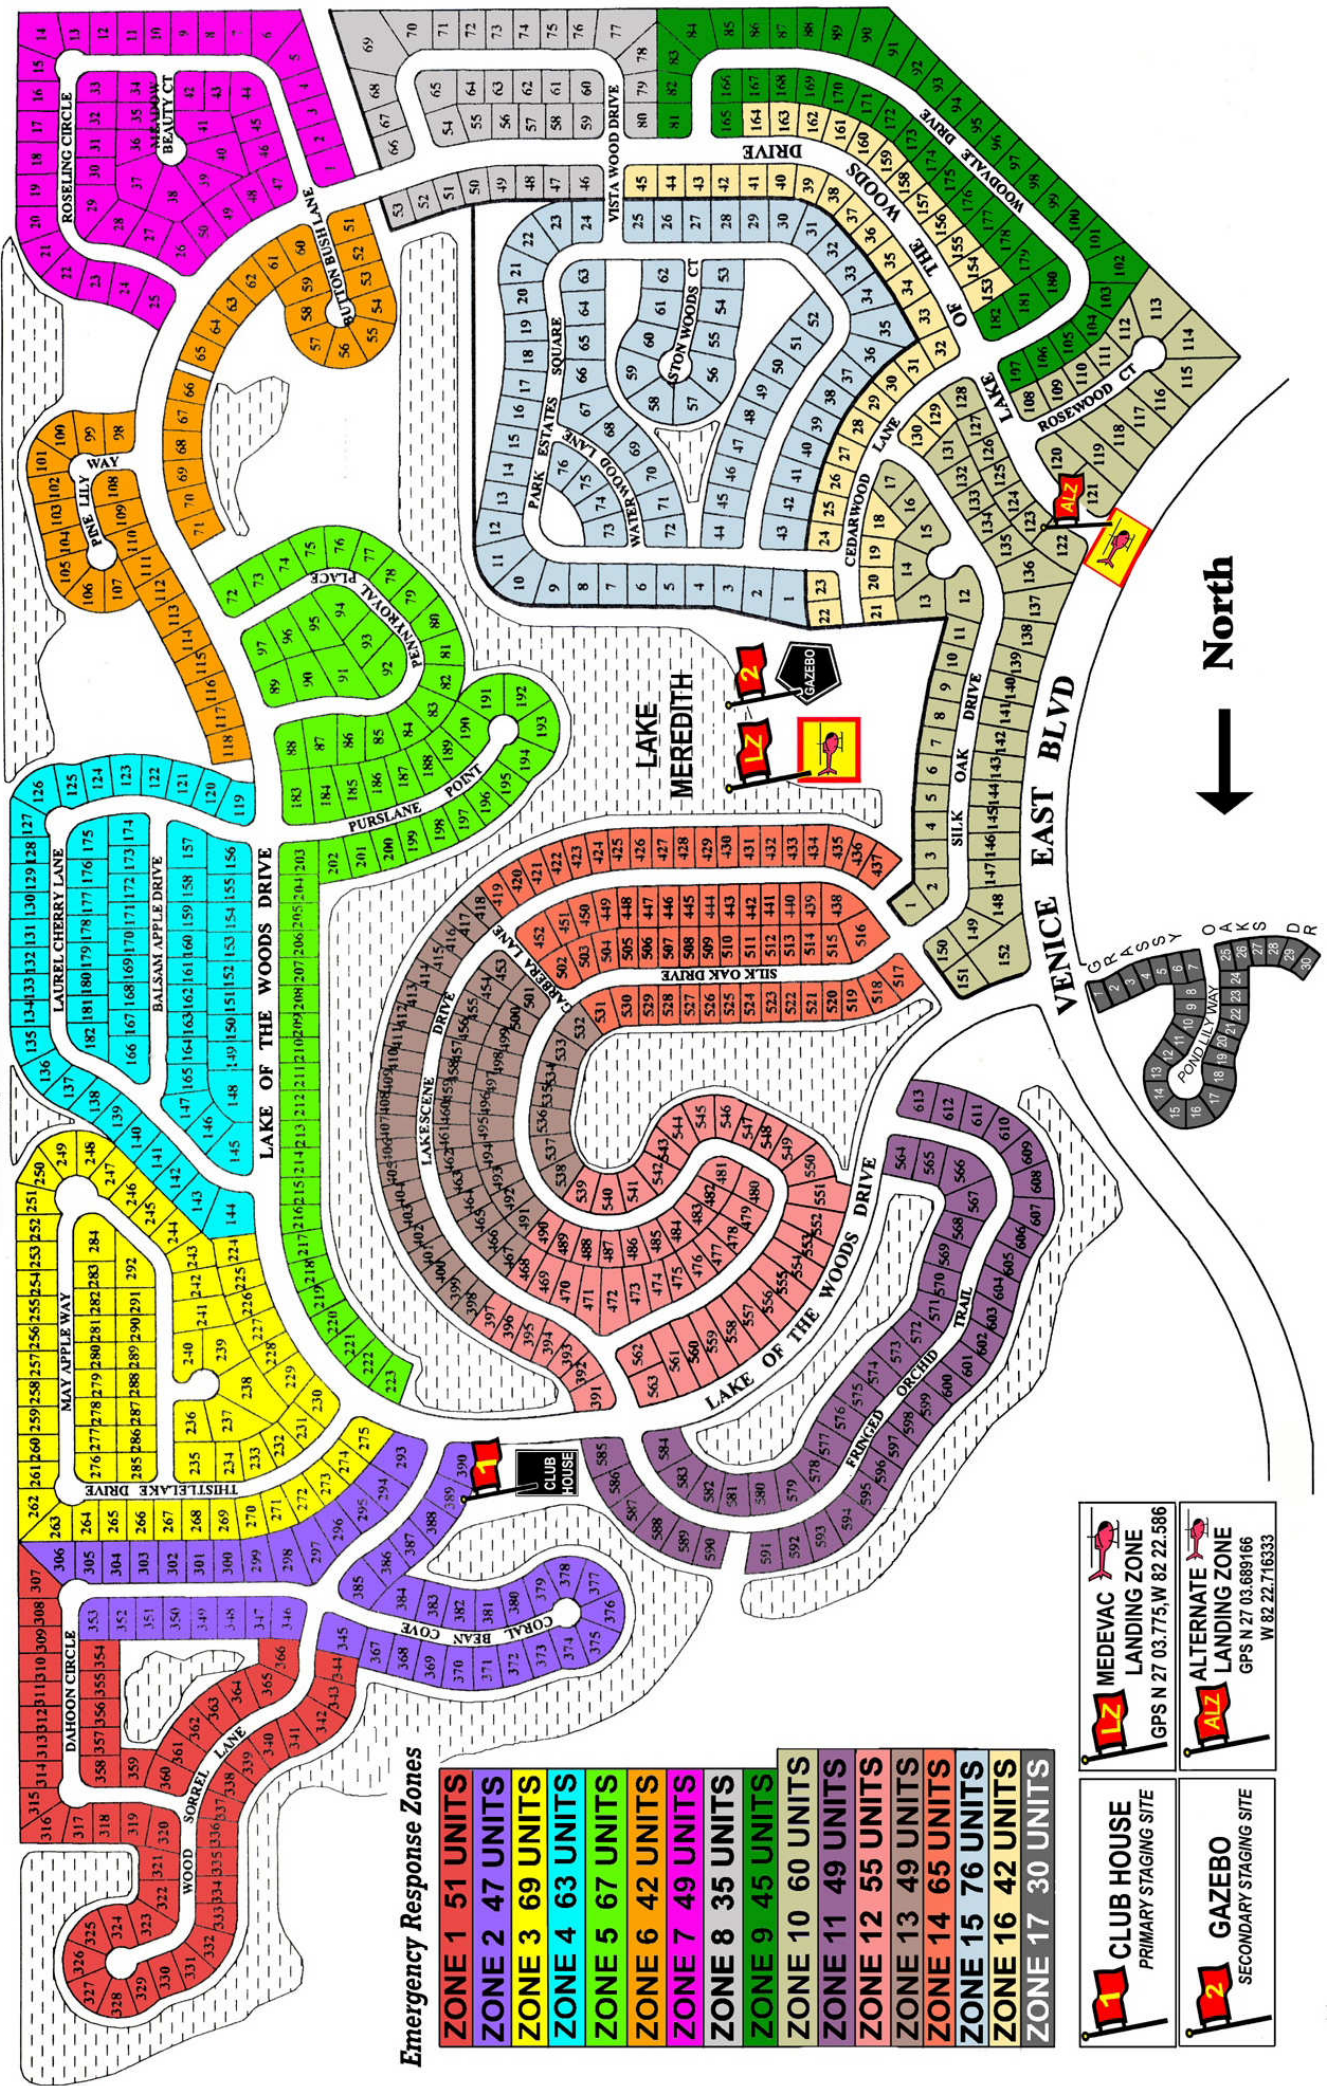

Lake of the Woods of Jacaranda Venice, Florida

Emergency Response Zones

- ZONE 1 51 UNITS**
- ZONE 2 47 UNITS**
- ZONE 3 69 UNITS**
- ZONE 4 63 UNITS**
- ZONE 5 67 UNITS**
- ZONE 6 42 UNITS**
- ZONE 7 49 UNITS**
- ZONE 8 35 UNITS**
- ZONE 9 45 UNITS**
- ZONE 10 60 UNITS**
- ZONE 11 49 UNITS**
- ZONE 12 55 UNITS**
- ZONE 13 49 UNITS**
- ZONE 14 65 UNITS**
- ZONE 15 76 UNITS**
- ZONE 16 42 UNITS**
- ZONE 17 30 UNITS**

 CLUB HOUSE PRIMARY STAGING SITE	 MEDEVAC LANDING ZONE GPS N 27 03.775, W 82 22.586
 GAZEBO SECONDARY STAGING SITE	 ALTERNATE LANDING ZONE GPS N 27 03.689166 W 82 22.7165333