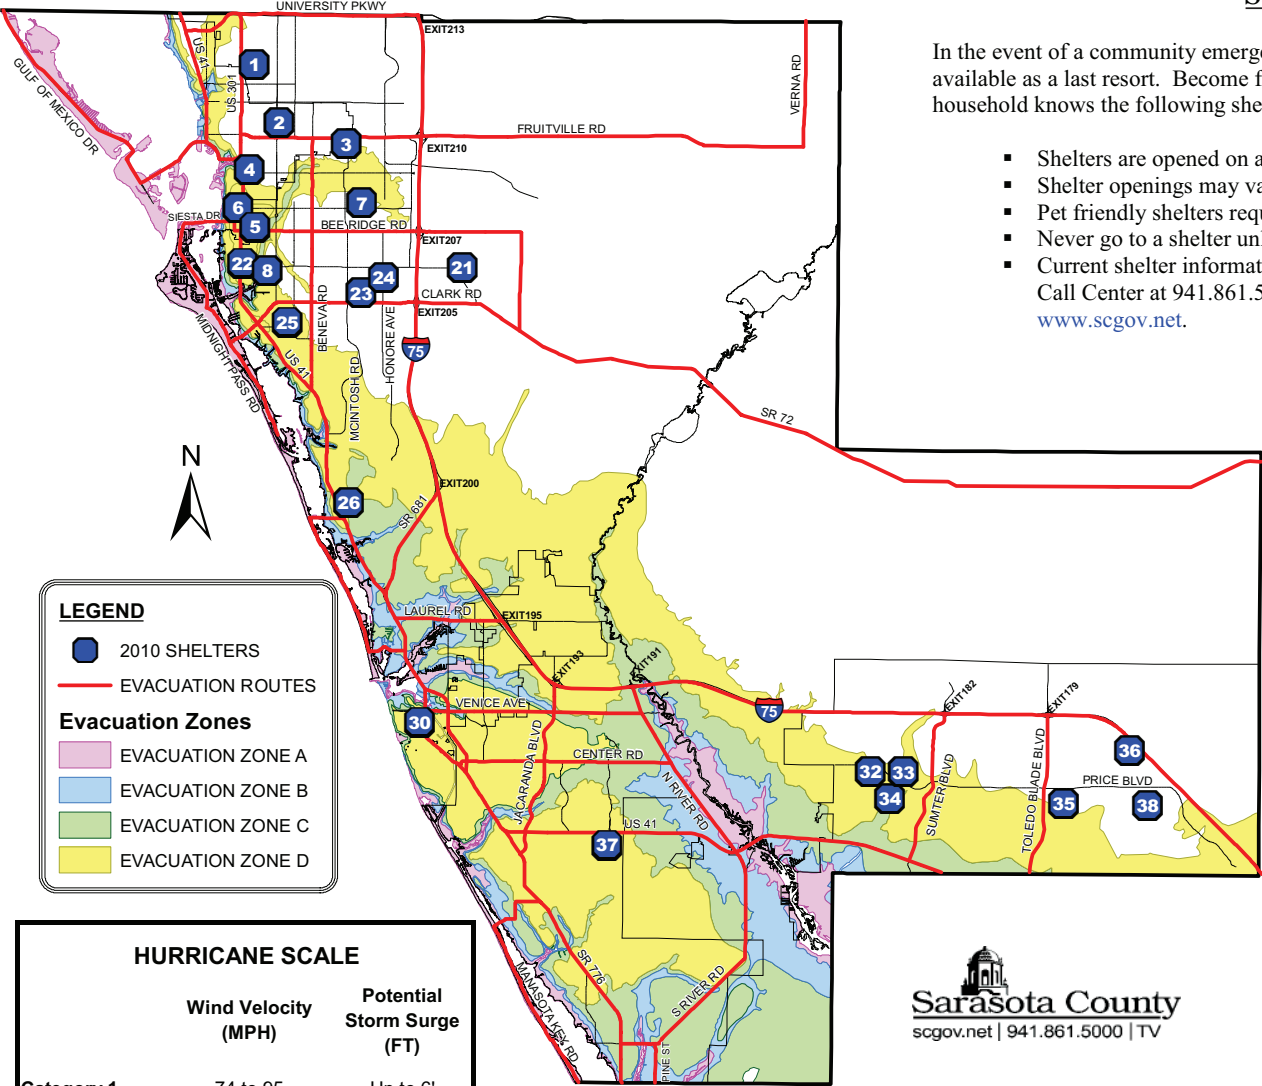

Sarasota County Shelter Information

In the event of a community emergency, Sarasota County has 22 emergency shelters for residents and visitors available as a last resort. Become familiar with the shelter information provided and make sure everyone in your household knows the following shelter facts:

- Shelters are opened on an “as-needed” basis, beginning with four shelters (two North and two South).
- Shelter openings may vary with each emergency.
- Pet friendly shelters require current vaccination records for dogs and cats.
- Never go to a shelter unless local officials have announced it is open.
- Current shelter information is available from local radio and television stations, the Sarasota County Call Center at 941.861.5000 and TV19. More information is available on the county web site, www.scgov.net.

LEGEND

- 2010 SHELTERS
- EVACUATION ROUTES

Evacuation Zones

- EVACUATION ZONE A
- EVACUATION ZONE B
- EVACUATION ZONE C
- EVACUATION ZONE D

HURRICANE SCALE

	Wind Velocity (MPH)	Potential Storm Surge (FT)
Category 1	74 to 95	Up to 6'
Category 2	96 to 110	Up to 10'
Category 3	111 to 130	Up to 13'
Category 4/5	131 and Over	Up to 19'+